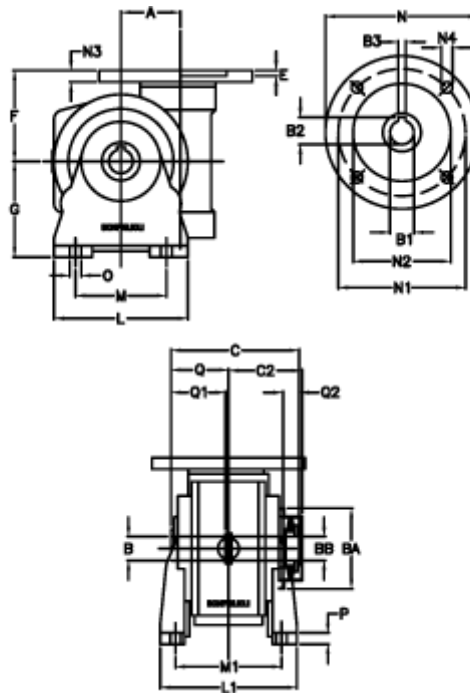

Data Sheet

Article number: 390204908032316
 Description: Worm Gear with Torque Limiter
 VF 49-L1-V-80 P63B14

Measures

a = 49.50	C2 = 63,5	M1 = 98.5	Q = 51.0
B = 25	Description = VF 49V-xx-63B14	N = 90	Q1 = 41
B1 E7 = 11	E = 3.0	N1 = 75	Q2 = 15
B2 = 12.8	F = 70	N2 = 60	
B3 H9 = 4	g = 82	N3 = 7.0	
BA = 63	L = 110	N4 = 6	
BB H7 = 14	L1 = 124.0	O = 8.5	
C = 105	m = 63	P = 12	